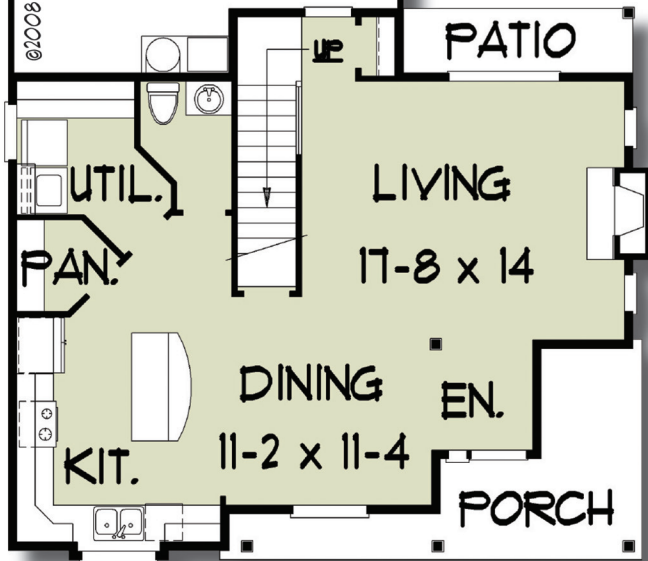

©2008 NORTHWEST HOME DESIGNING, INC.

GARAGE

20-10 x 23-8

PATIO

UP

UTIL.

PAN.

LIVING

17-8 x 14

DINING

11-2 x 11-4

EN.

KIT.

PORCH